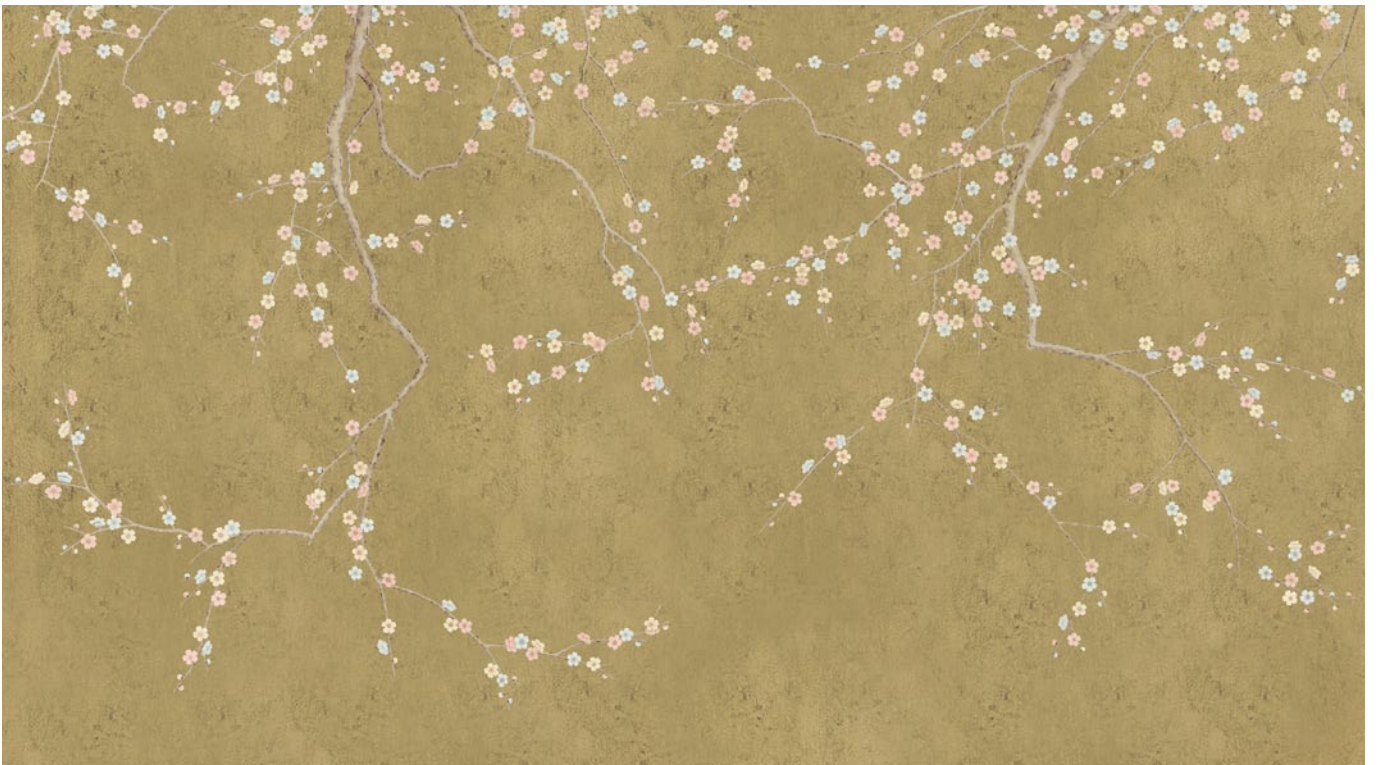

C41-2

Price | $199 per running meter

* Please, note that colour shade you see on the screen may slightly differ from the actual colour.