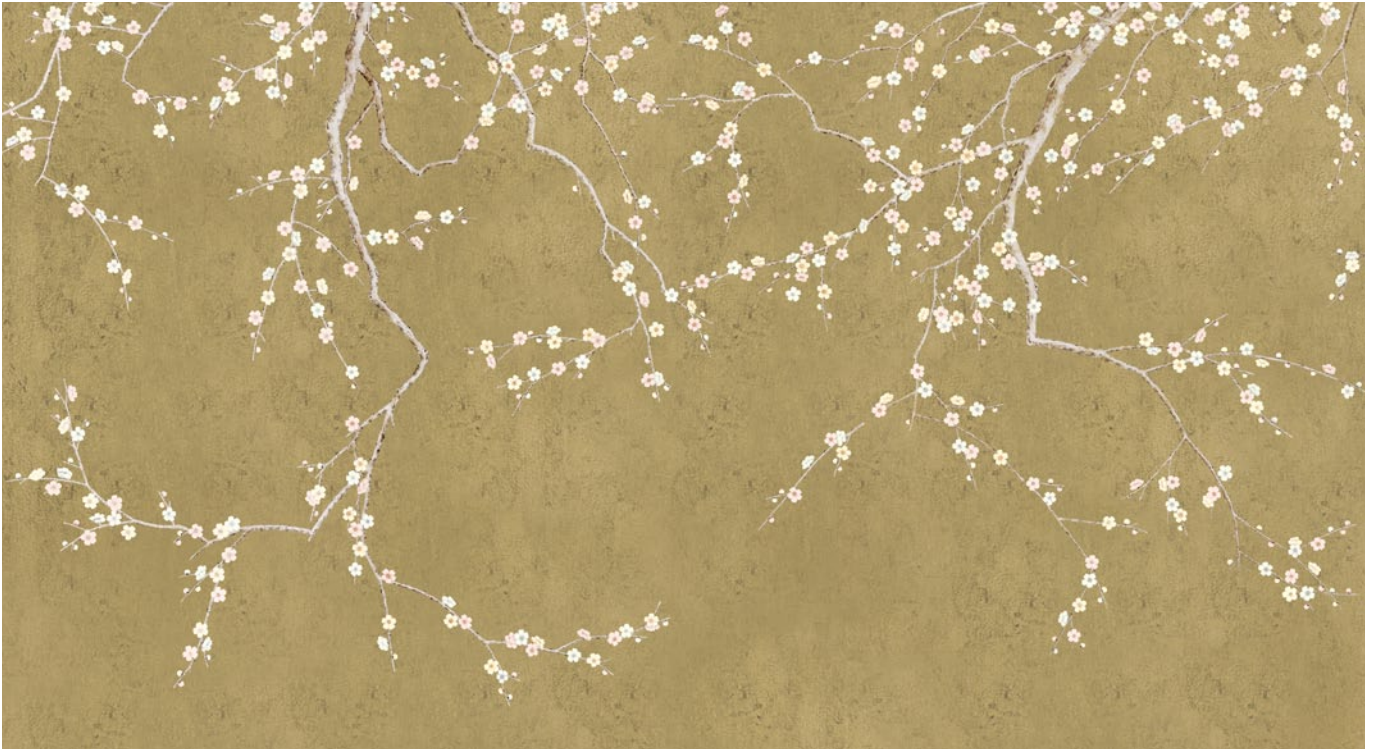

YANA SVETLOVA

WALLCOVERINGS

C41-1